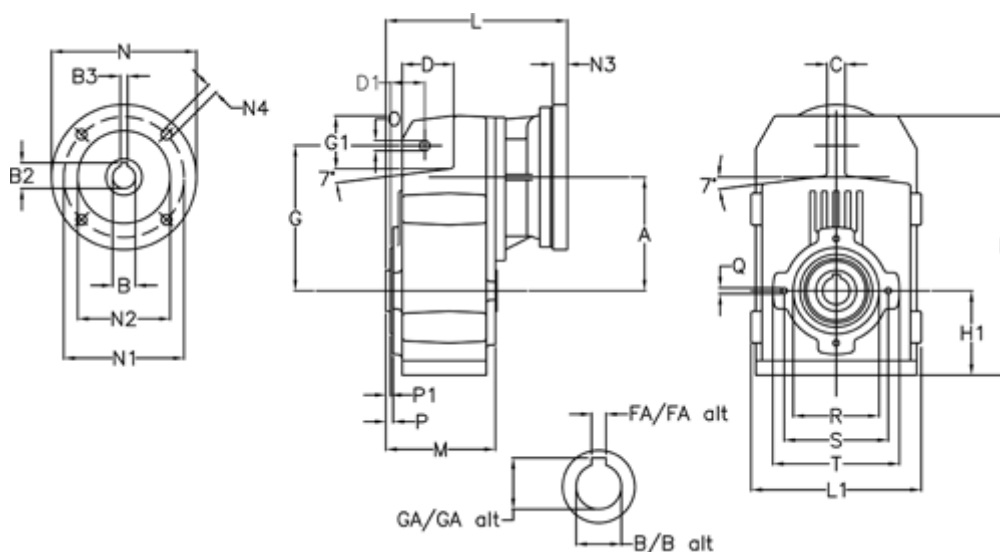

Article number: 29560225613220

Description: Shaft mounted gear
A253H35-256,1-P63B5

Measures

A = 128.75	FA = 10	M = 135.5	Q = M10x14
B = 35	G = 162	N = 140	R = 110
B1 = 11	G1 = 58.0	N1 = 115	S = 130
B2 = 12.8	GA = 38.3	N2 = 95	T = 150
B3 = 4	H = 290.5	N4 = M8x19	
C = 20	H1 = 93.5	O = 13	
D = 57.0	L = 213.0	P = 6.0	
D1 = 43.5	L1 = 188	P1 = 3.5	